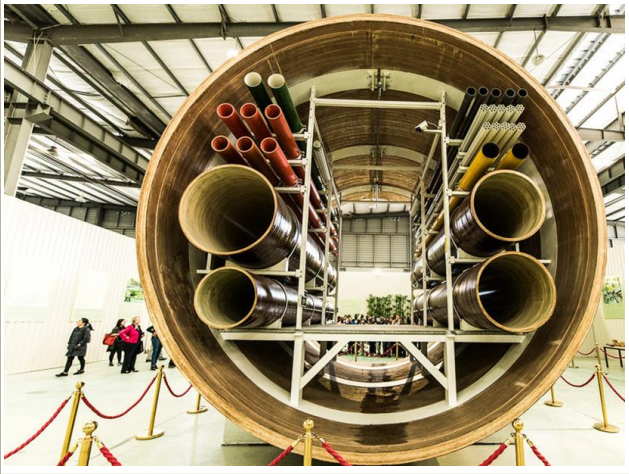

With BAMBOO ANYTHING is possible